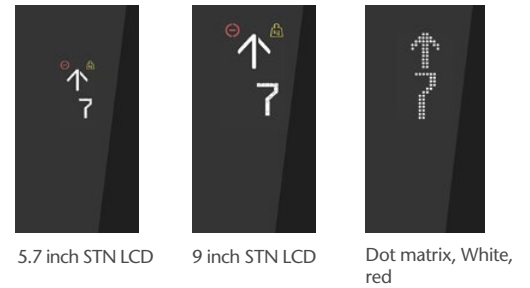

A white upward-pointing arrow and the number "5" are displayed on a grey panel at the top of the control panel.The KONE logo is centered on a grey horizontal band.The floor number "16" and the number "1200" are displayed in white on a light grey panel. Below them is a small icon of a person and a phone handset, and the ID number "ID 21867-4726-342".

KONE SIGNALIZATION

KDS330

CAR OPERATING PANEL (COP)

KDS 330 DISPLAYS

TFT LCD DISPLAYS

Only available for Swing COP

MEDIA SCREEN

*ACS reader panel is optional

BUTTONS

LANGUAGE

- English
- Simplified Chinese
- Traditional Chinese
- Key switches are also available
- COP faceplate is flush mounted

BRAILLE AVAILABLE AS AN OPTION

LANDING DEVICES

LANDING CALL STATION (LCS)

Flush mounted

Surface mounted

Thickness 21 mm

LOCK MODULE

Surface mounted

Thickness 21 mm

LANDING CALL STATION WITH INDICATOR (LCI)

Flush mounted