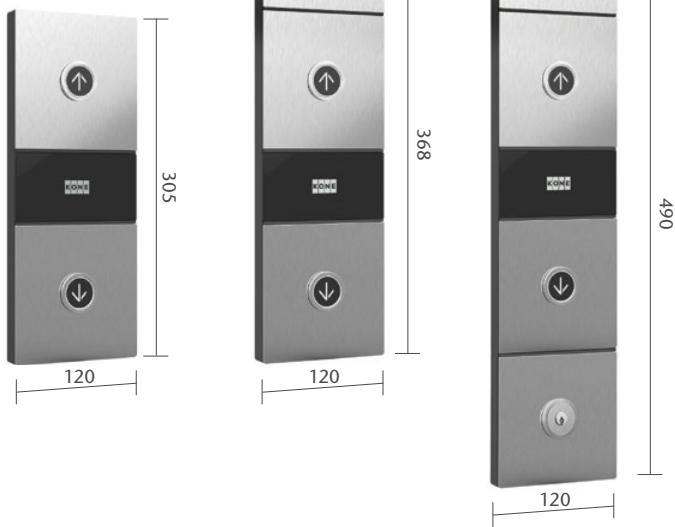

A white upward-pointing arrow and the number "5" are displayed on a grey panel at the top of the control panel.The KONE logo is centered on a grey horizontal band.The floor number "16" and the number "1200" are displayed in white on a light grey panel. Below them is a small icon of a person and a phone handset, and the ID number "ID 21867-4726-342".

KONE SIGNALIZATION

KDS330

CAR OPERATING PANEL (COP)

KDS 330 DISPLAYS

TFT LCD DISPLAYS

Only available for Swing COP

MEDIA SCREEN

*ACS reader panel is optional

BUTTONS

LANGUAGE

- English
- Simplified Chinese
- Traditional Chinese
- Key switches are also available
- COP faceplate is flush mounted

BRAILLE AVAILABLE AS AN OPTION

LANDING DEVICES

LANDING CALL STATION (LCS)

Flush mounted

Surface mounted

Thickness 21 mm

LOCK MODULE

Surface mounted

Thickness 21 mm

LANDING CALL STATION WITH INDICATOR (LCI)

Flush mounted