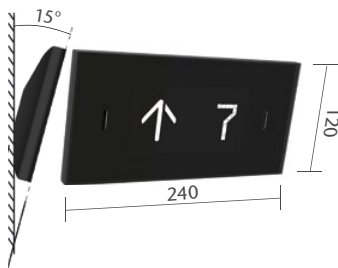

Flush mounted

Surface mounted

Thickness 21 mm

LOCK MODULE

Surface mounted

Thickness 21 mm

LANDING CALL STATION WITH INDICATOR (LCI)

Flush mounted

Surface mounted

Thickness 21 mm

HALL INDICATOR (HI)

Flush mounted

Surface mounted

Thickness 33 mm

HALL LANTERN (HL)

Flush mounted