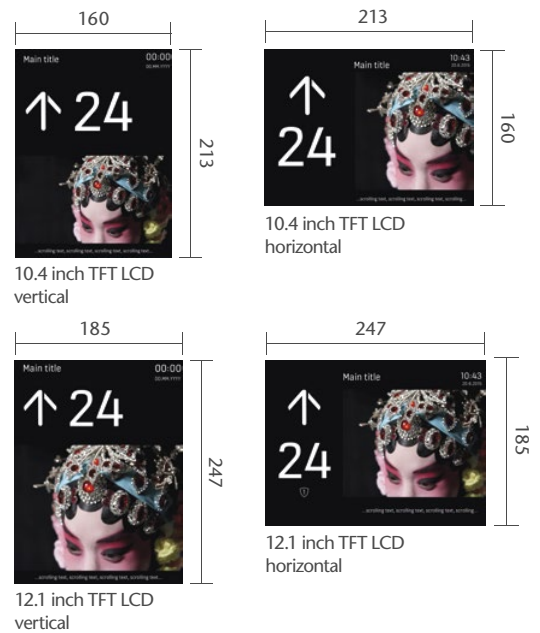

A white upward-pointing arrow and the number "5" are displayed on a grey panel at the top of the control panel.The KONE logo is centered on a grey horizontal band.The floor number "16" and the number "1200" are displayed in white on a light grey panel. Below them is a small icon of a person and a phone handset, and the ID number "ID 21867-4726-342".

KONE SIGNALIZATION

KDS330

CAR OPERATING PANEL (COP)

KDS 330 DISPLAYS

TFT LCD DISPLAYS

Only available for Swing COP

MEDIA SCREEN

*ACS reader panel is optional

Flush mounted

Surface mounted

Thickness 21 mm

LOCK MODULE

Surface mounted

Thickness 21 mm

LANDING CALL STATION WITH INDICATOR (LCI)

Flush mounted

Surface mounted

Thickness 21 mm

HALL INDICATOR (HI)

Flush mounted

Surface mounted

Thickness 33 mm

HALL LANTERN (HL)

Flush mounted