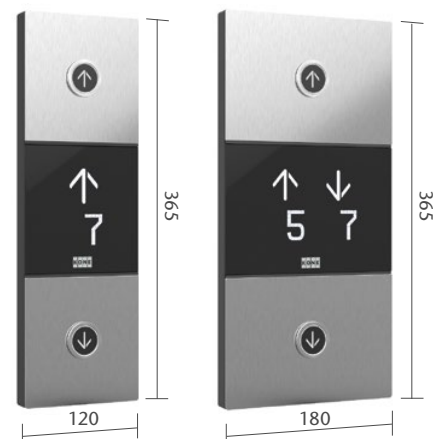

A white upward-pointing arrow and the number "5" are displayed on a grey panel at the top of the control panel.The KONE logo is centered on a grey horizontal band.The floor number "16" and the number "1200" are displayed in white on a light grey panel. Below them is a small icon of a person and a phone handset, and the ID number "ID 21867-4726-342".

KONE SIGNALIZATION

KDS330

CAR OPERATING PANEL (COP)

KDS 330 DISPLAYS

TFT LCD DISPLAYS

Only available for Swing COP

MEDIA SCREEN

*ACS reader panel is optional

Flush mounted

Surface mounted

Thickness 21 mm

LOCK MODULE

Surface mounted

Thickness 21 mm

LANDING CALL STATION WITH INDICATOR (LCI)

Flush mounted

Surface mounted

Thickness 21 mm

HALL INDICATOR (HI)

Flush mounted

Surface mounted

Thickness 33 mm

HALL LANTERN (HL)

Flush mounted