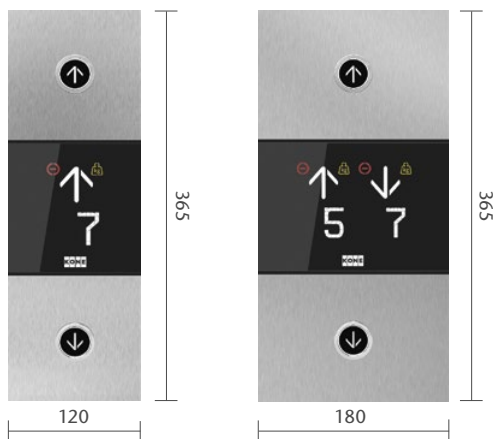

A white upward-pointing arrow and the number "5" are displayed on a grey panel at the top of the control panel.The KONE logo is centered on a grey horizontal band.The floor number "16" and the number "1200" are displayed in white on a light grey panel. Below them is a small icon of a person and a phone handset, and the ID number "ID 21867-4726-342".

Flush mounted

Surface mounted

Thickness 21 mm

LOCK MODULE

Surface mounted

Thickness 21 mm

LANDING CALL STATION WITH INDICATOR (LCI)

Flush mounted

Surface mounted

Thickness 21 mm

HALL INDICATOR (HI)

Flush mounted

Surface mounted

Thickness 33 mm

HALL LANTERN (HL)

Flush mounted