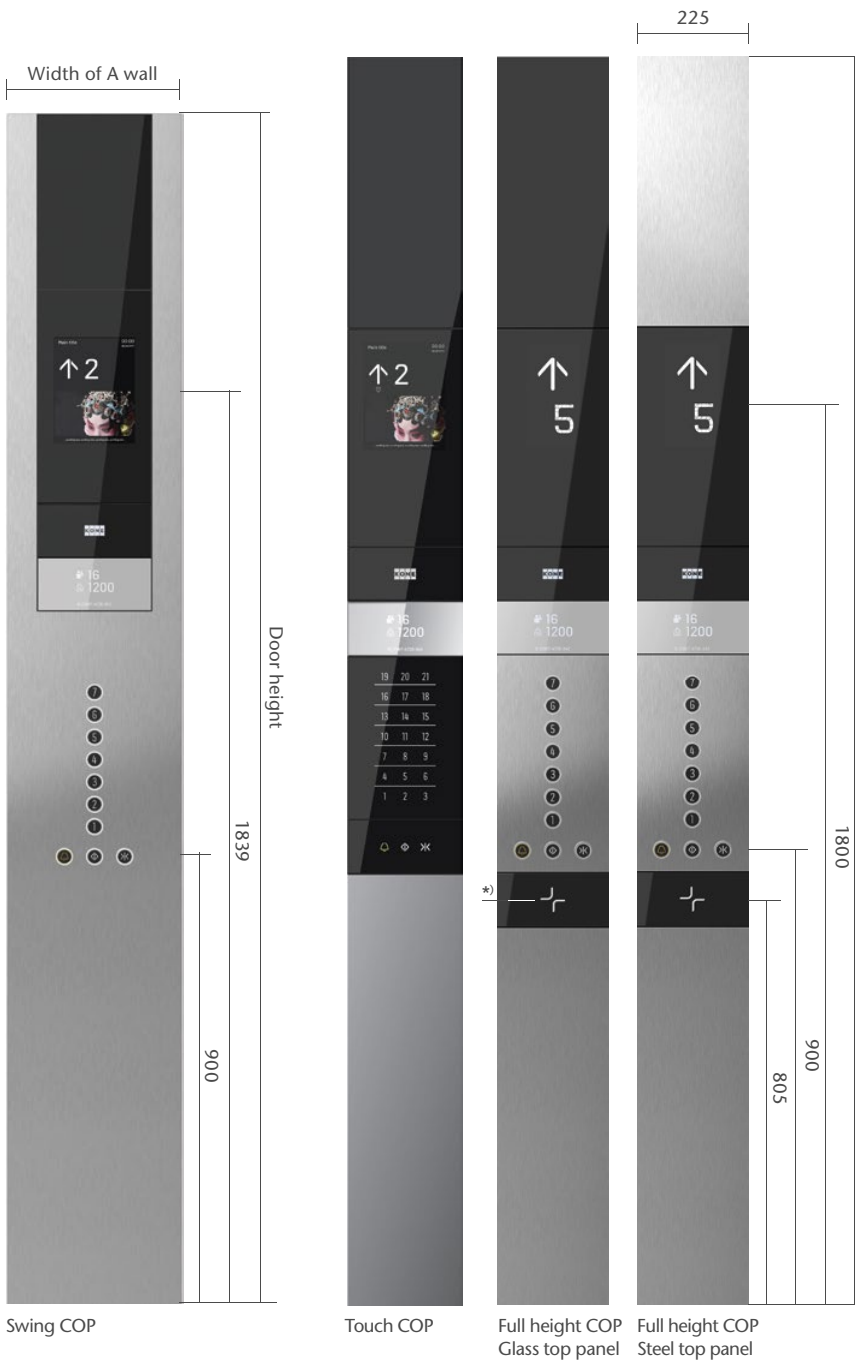

A white upward-pointing arrow and the number "5" are displayed on a grey panel at the top of the control panel.The KONE logo is centered on a grey horizontal band.The floor number "16" and the number "1200" are displayed in white on a light grey panel. Below them is a small icon of a person and a phone handset, and the ID number "ID 21867-4726-342".

KONE SIGNALIZATION

KDS330

CAR OPERATING PANEL (COP)

KDS 330 DISPLAYS

TFT LCD DISPLAYS

Only available for Swing COP

MEDIA SCREEN

*ACS reader panel is optional

BUTTONS

LANGUAGE

- English
- Simplified Chinese
- Traditional Chinese
- Key switches are also available
- COP faceplate is flush mounted

BRAILLE AVAILABLE AS AN OPTION

LANDING DEVICES

LANDING CALL STATION (LCS)

Flush mounted

Surface mounted

Thickness 21 mm

LOCK MODULE

Surface mounted

Thickness 21 mm

LANDING CALL STATION WITH INDICATOR (LCI)

Flush mounted