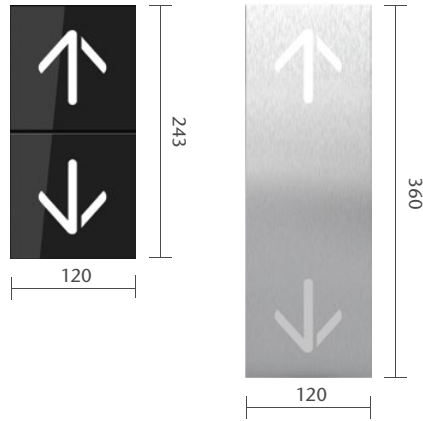

Flush mounted

Surface mounted

Thickness 21 mm

LOCK MODULE

Surface mounted

Thickness 21 mm

LANDING CALL STATION WITH INDICATOR (LCI)

Flush mounted

Surface mounted

Thickness 21 mm

HALL INDICATOR (HI)

Flush mounted

Surface mounted

Thickness 33 mm

HALL LANTERN (HL)

Flush mounted

Surface mounted

Thickness 29 mm

COP AND LANDING DEVICE FACEPLATE FINISHING

Copper satin stainless steel

Copper mirror stainless steel*

Silver brushed stainless steel

Silver mirror polished stainless steel

Indirect silver stainless steel