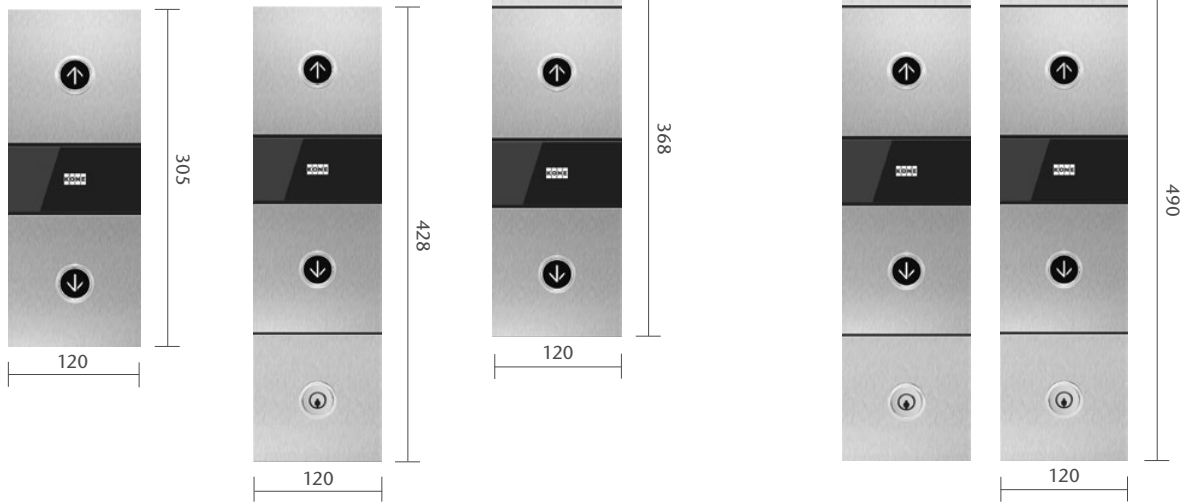

A white upward-pointing arrow and the number "5" are displayed on a grey panel at the top of the control panel.The KONE logo is centered on a grey horizontal band.The floor number "16" and the number "1200" are displayed in white on a light grey panel. Below them is a small icon of a person and a phone handset, and the ID number "ID 21867-4726-342".

BUTTONS

LANGUAGE

- English
- Simplified Chinese
- Traditional Chinese
- Key switches are also available
- COP faceplate is flush mounted

BRAILLE AVAILABLE AS AN OPTION

LANDING DEVICES

LANDING CALL STATION (LCS)

Flush mounted

Surface mounted

Thickness 21 mm

LOCK MODULE

Surface mounted

Thickness 21 mm

LANDING CALL STATION WITH INDICATOR (LCI)

Flush mounted

Surface mounted

Thickness 21 mm

HALL INDICATOR (HI)

Flush mounted

Surface mounted

Thickness 33 mm

HALL LANTERN (HL)

Flush mounted