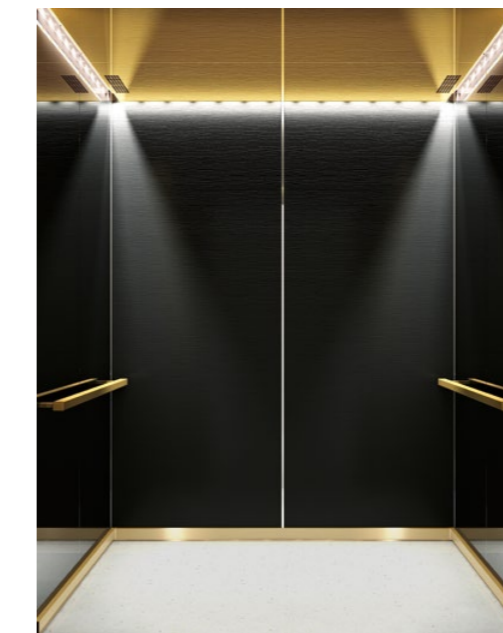

Cool vintage