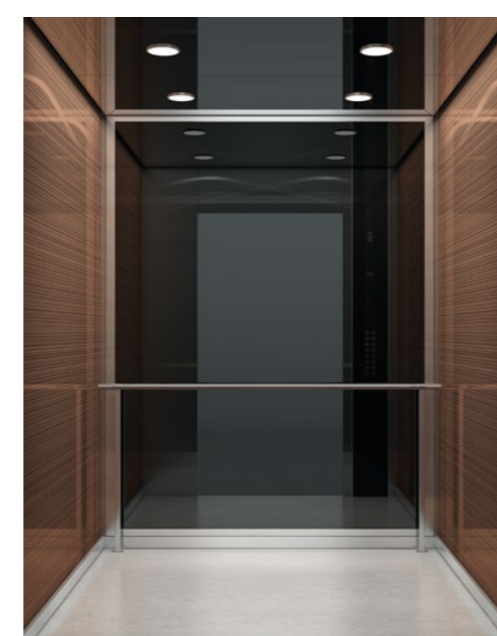

PREMIUM

Classic chic

Cool vintage

Noveau glamour

Design Collection PREMIUM

Award-winning design that helps your building stand out.

KONE's elevator and signalization design concepts have received both red dot and Good Design awards.

Wall designation

New luxury

New luxury I

New luxury II