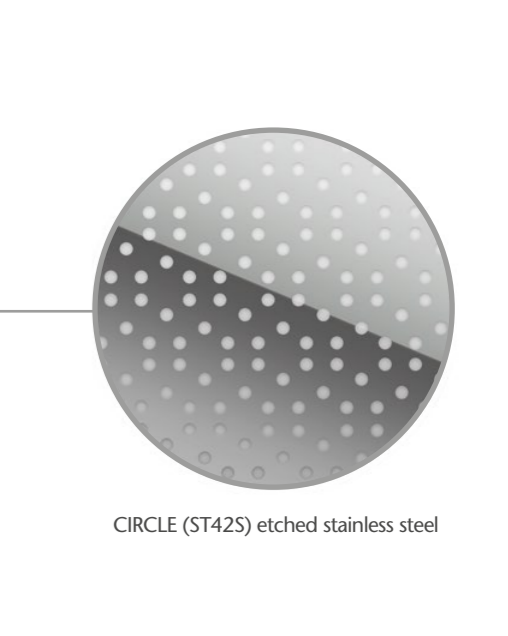

New luxury II

CIRCLE (ST42S) etched stainless steel