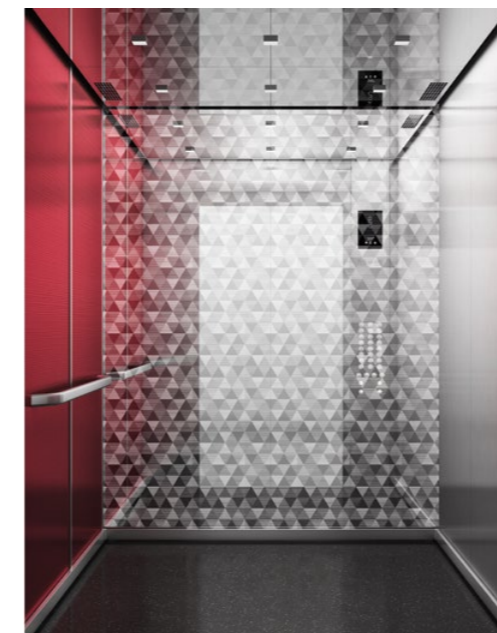

PREMIUM

Classic chic