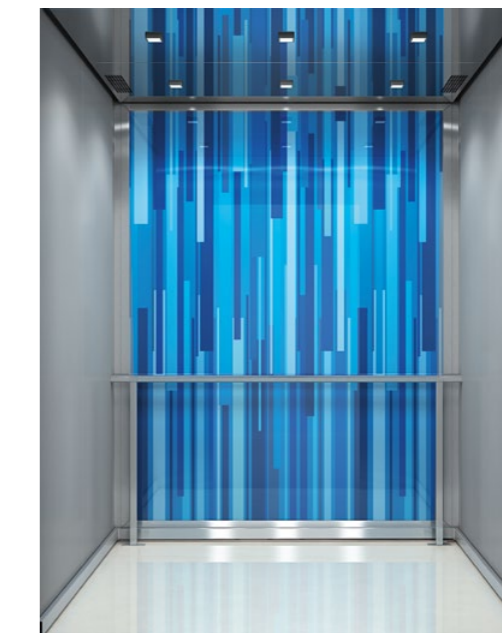

Noveau glamour

Design Collection PREMIUM

Award-winning design that helps your building stand out.

KONE's elevator and signalization design concepts have received both red dot and Good Design awards.

Wall designation